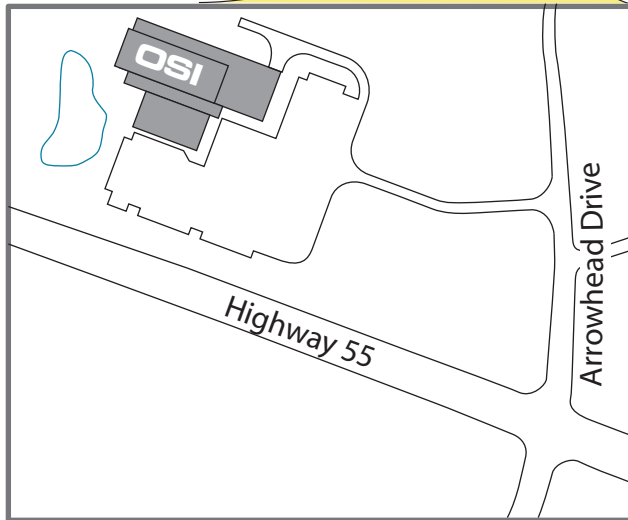

### Directions to OSI from Minneapolis/St. Paul Airport

- Take Hwy 5/I-494 west from the Minneapolis/St. Paul Airport.
- Follow I-494 west to Highway 55 (Exit 22).
- Turn left on 55 and head west for 6 miles to Arrowhead Drive and Hwy 55.
- Turn right at the traffic light to Arrowhead Drive and take the first left.
- Welcome to OSI.