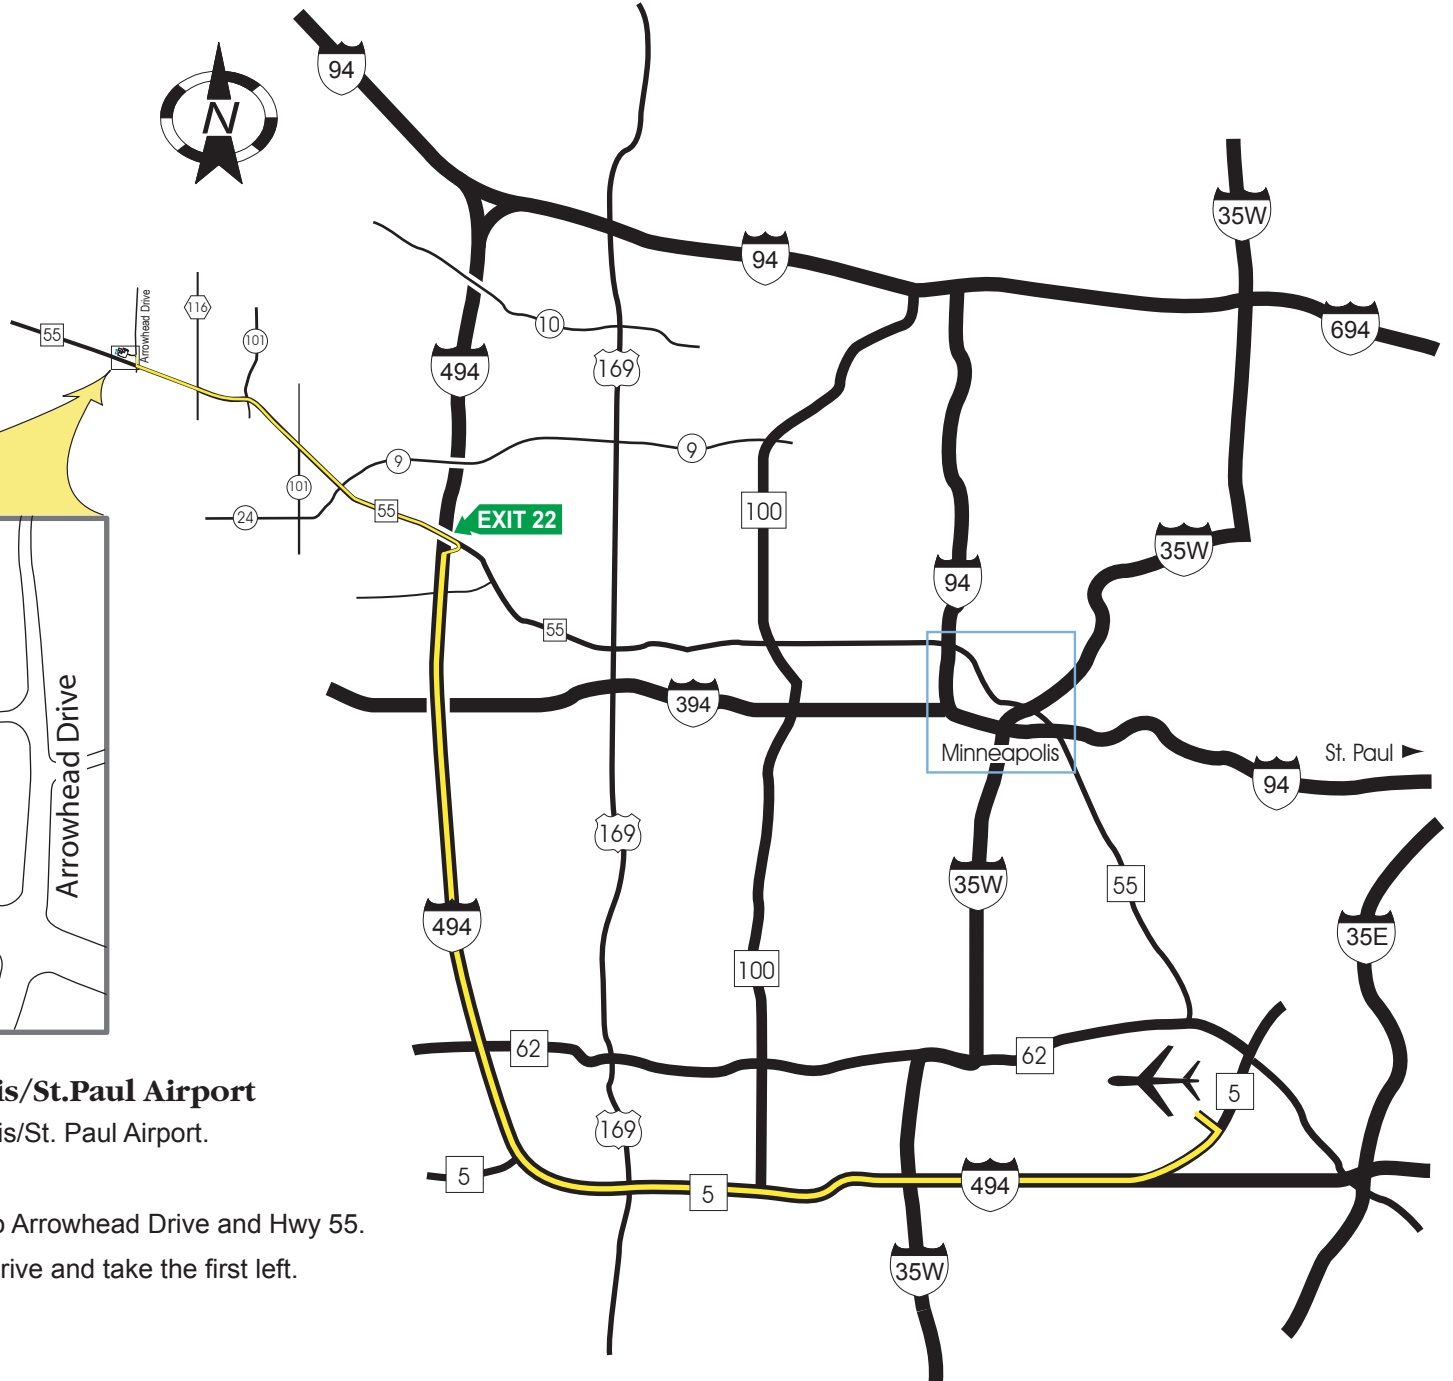

### Directions to OSI from Minneapolis/St. Paul Airport

- Take Hwy 5/I-494 west from the Minneapolis/St. Paul Airport.
- Follow I-494 west to Highway 55 (Exit 22).
- Turn left on 55 and head west for 6 miles to Arrowhead Drive and Hwy 55.
- Turn right at the traffic light to Arrowhead Drive and take the first left.
- Welcome to OSI.