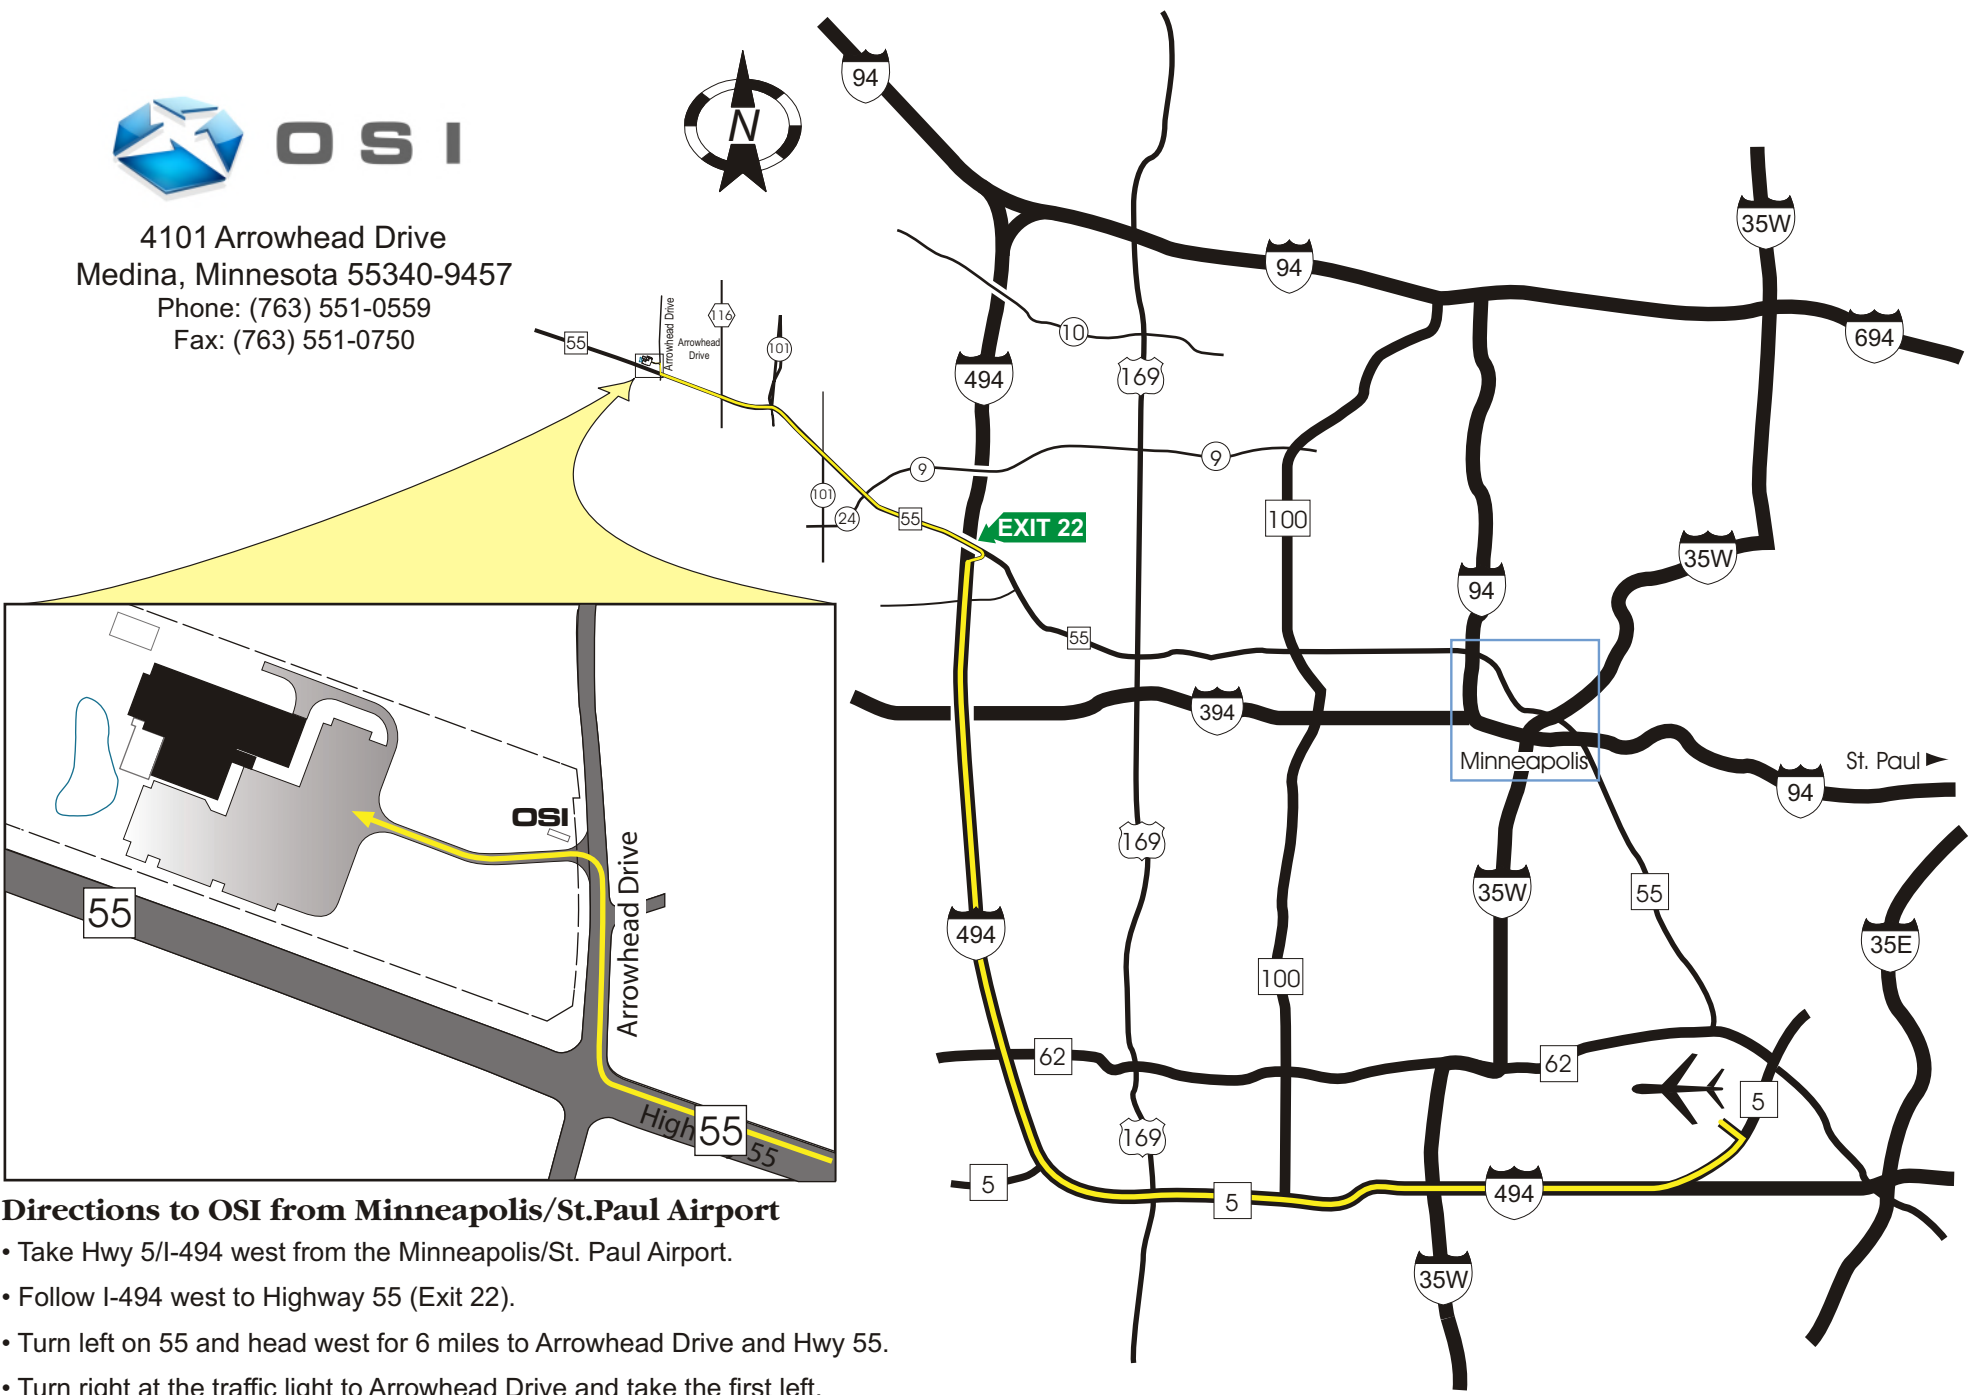

4101 Arrowhead Drive  
Medina, Minnesota 55340-9457  
Phone: (763) 551-0559  
Fax: (763) 551-0750

### Directions to OSI from Minneapolis/St. Paul Airport

- Take Hwy 5/I-494 west from the Minneapolis/St. Paul Airport.
- Follow I-494 west to Highway 55 (Exit 22).
- Turn left on 55 and head west for 6 miles to Arrowhead Drive and Hwy 55.
- Turn right at the traffic light to Arrowhead Drive and take the first left.
- Welcome to OSI.